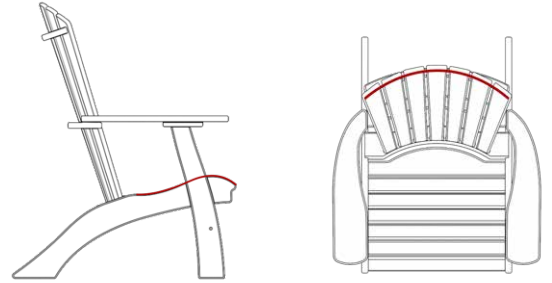

The *King Casual* Difference

Comfort to exceed your expectations

Contoured seat and back for unmatched comfort.