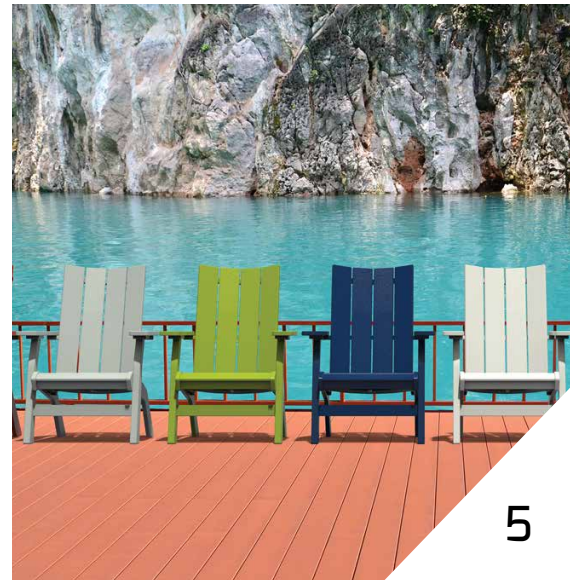

California Chairs

KC1501 19 1/2 W
20 D
14 H
California Ottoman
Shown in Coastal Gray

KC1411 16 W
16 D
21 H
California Side Table
Shown in Coastal Gray