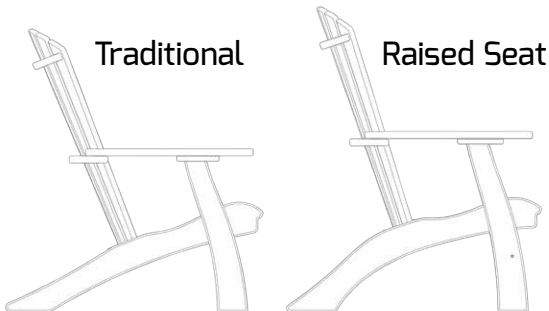

## *CNC Machined Parts*

All of our parts are cut on state of the art CNC machinery to give each component a perfect edge finish and fit.

Traditional low seat or raised seat  
 for easy in and out.  
 Available in Adirondack and California Chair