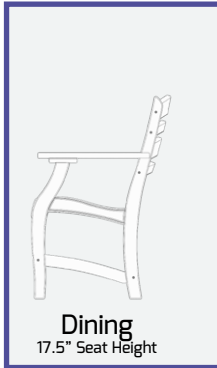

Dining
17.5" Seat Height