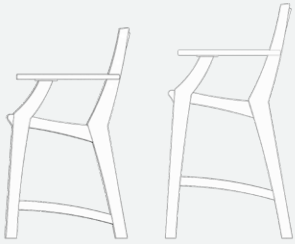

Farmhouse

Balcony/Bar

Balcony
24" Seat Height

Bar
29" Seat Height