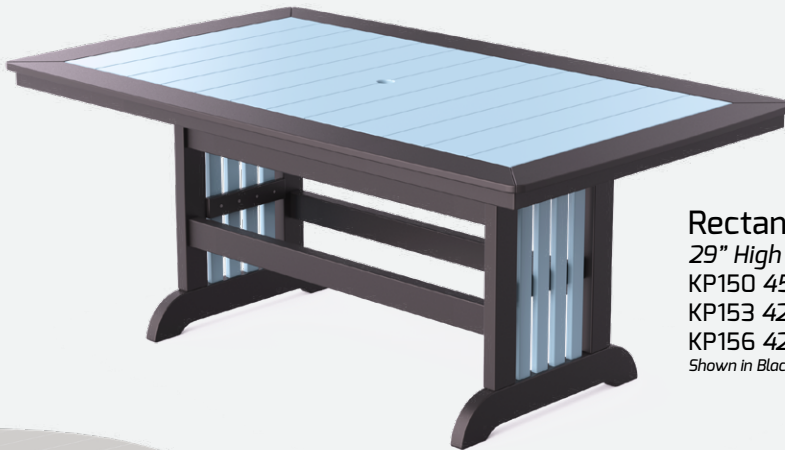

Mission

Rectangle Dining Tables

29" High
KP150 45"x60"
KP153 42"x70"
KP156 42"x95"
Shown in Black/Carolina Blue