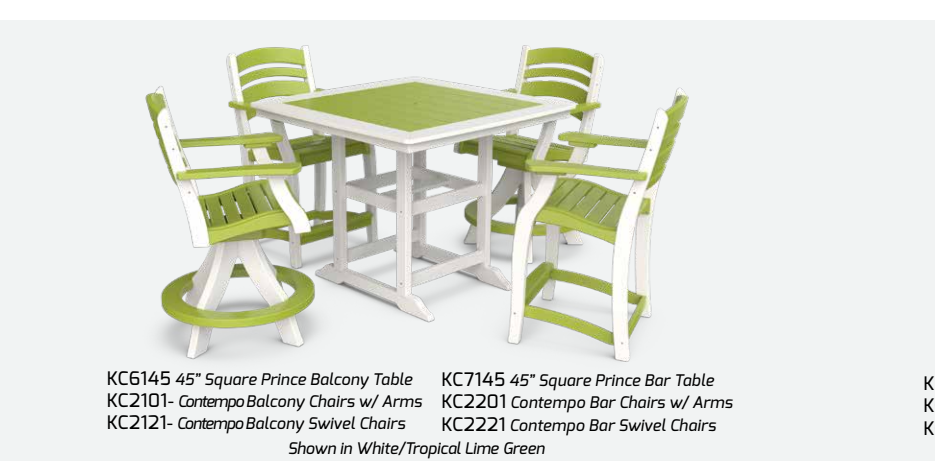

Contempo

Balcony/Bar